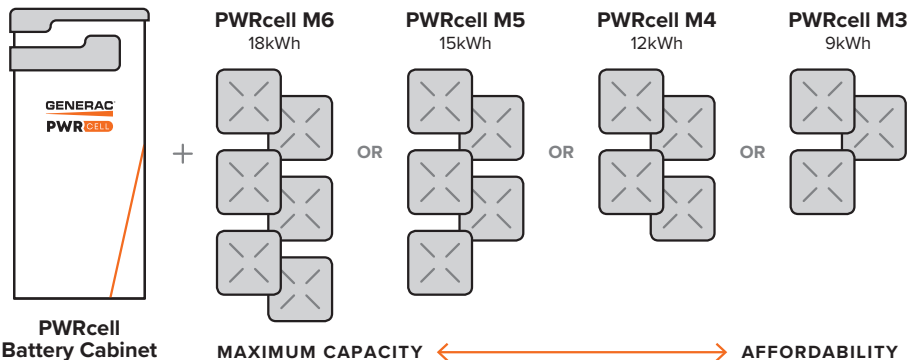

1 A fully integrated, customizable system

PWRcell is the first fully integrated solar + battery storage system.

All of the components, from the batteries to the inverter, down to the rapid shutdown device and solar array performance optimizers are designed by Generac to seamlessly work together.

Generac PWRcell is also easy to install. Generac's innovative PWRzone design combines optimal performance with fewer complex components, which allows for a faster, more efficient installation.

While some manufacturers only offer a one-size-fits-all system, PWRcell can grow with your household as your energy needs increase. The standard PWRcell system includes three battery modules that offer 9 kilowatt-hours (kWh) of storage capacity. It can expand in increments of 3kWh up to 36kWh using a single inverter.

2 More capacity and more power

PWRcell has one of the largest battery storage capacities when compared to competitive units available on the market today. One PWRcell battery storage cabinet, consisting of six battery modules, offers 18kWh of energy storage capacity. This means you can store more energy to power your home when the sun goes down or during a utility power outage.