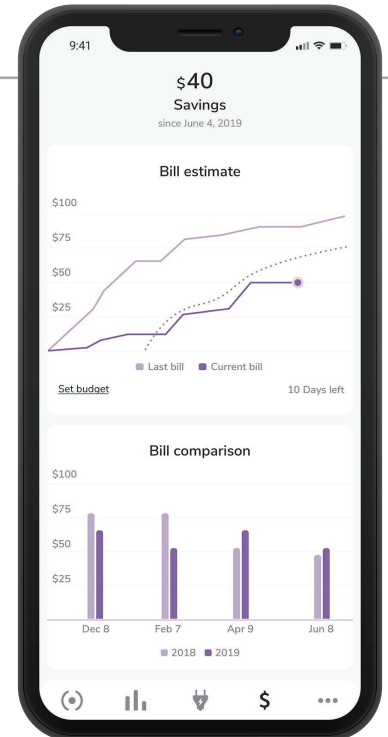

*Figure based on single storage cabinet of battery modules Tesla specifications per Tesla Powerwall specification sheet.

GENERAC

PWRVIEW

HOME ENERGY MONITORING

Save even more on your monthly utility bill with the PWRview Home Energy Monitoring System.

PWRview is a standard feature within PWRcell, which allows you to monitor your electricity usage. Using detailed reports, provided in the easy-to-use PWRview app, conveniently access your home's energy information from your smartphone, tablet or computer.

With PWRview, you can:

- See real-time energy usage at a glance
- Better understand your home's energy profile
- Access daily energy intelligence & insights including daily consumption, solar generation and battery usage, as well as bill estimates and savings
- Eliminate surprises with detailed bill tracking, forecast and history